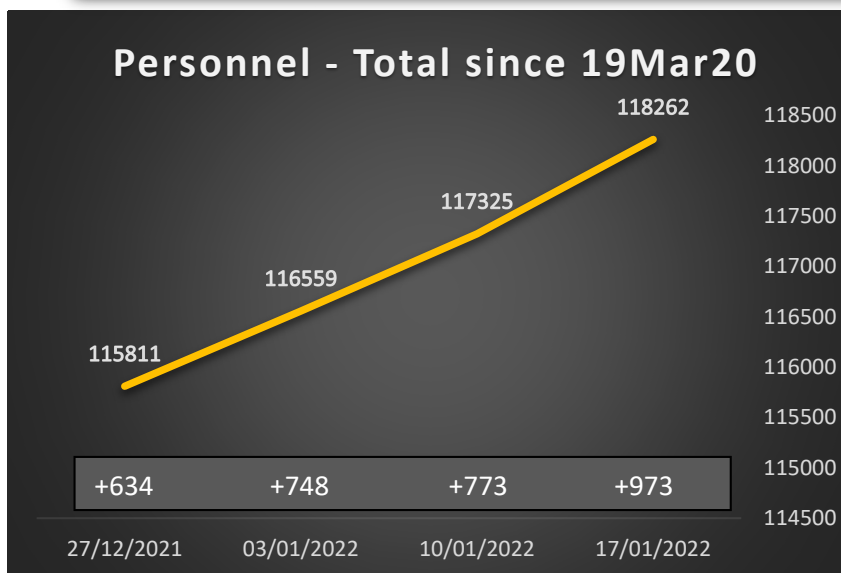

Joint Task Force update for 10th – 16th Jan 22

Vehicles: 216
Aircraft: 7 – COVID test and vaccine deliveries
RDF: 8

Contact Tracing: 30 lines
53 pers deployed to 10 vaccination centres each day

Swab Test Pers: 40 each day in 14 test centres