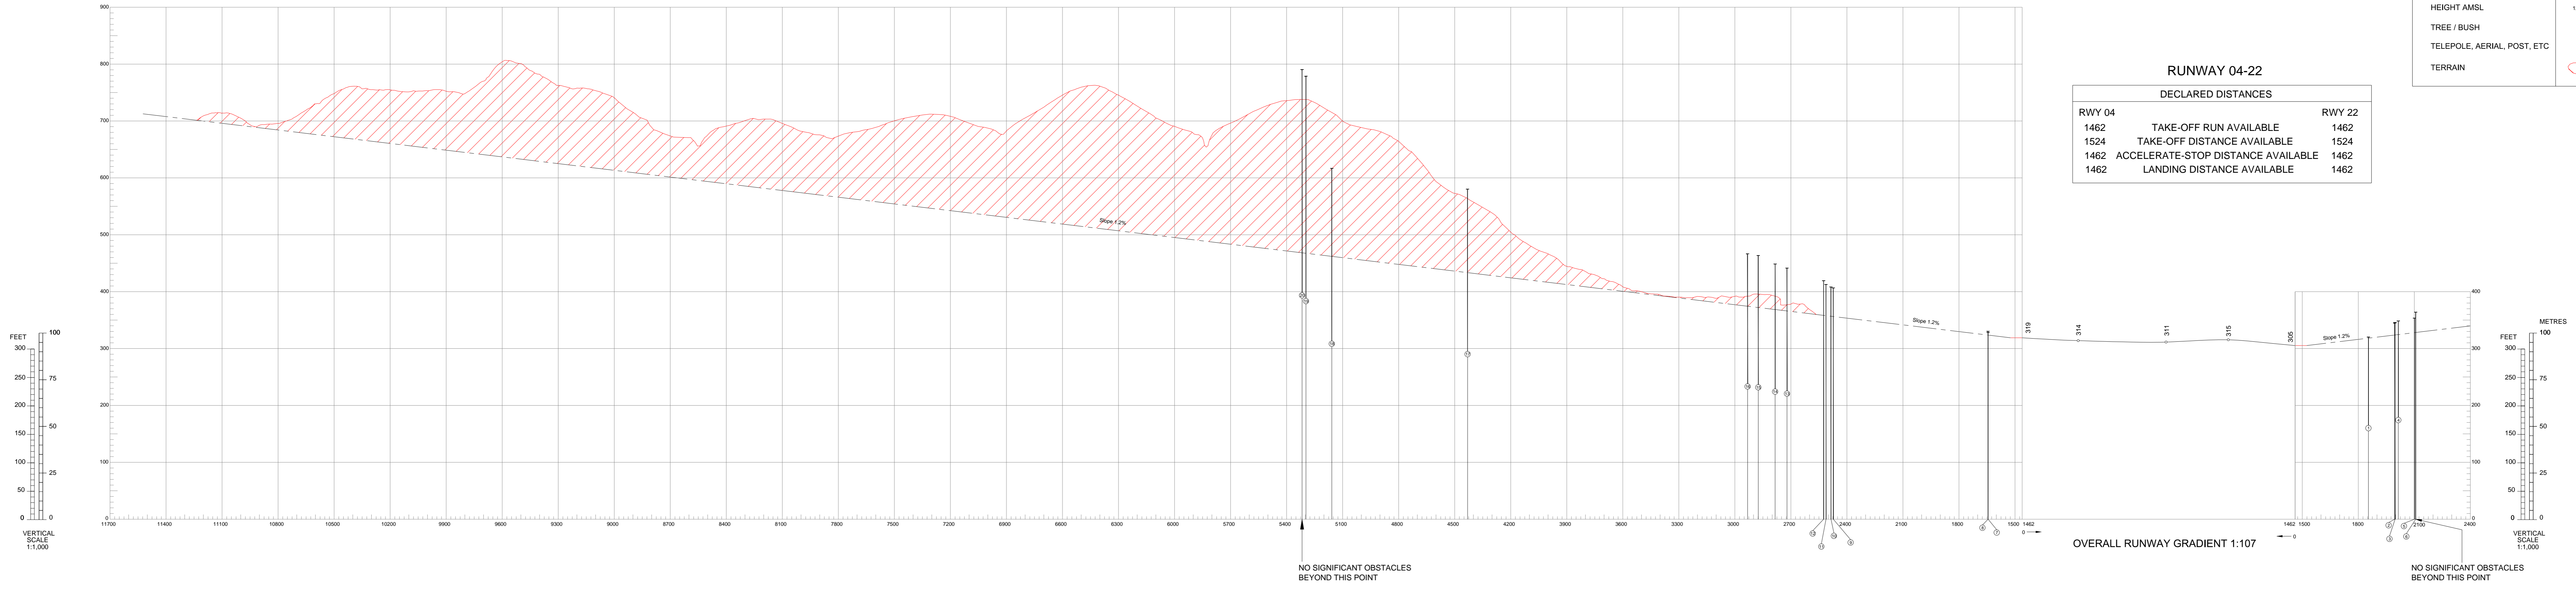

AERODROME OBSTACLE CHART - ICAO TYPE A - OPERATING LIMITATIONS

Casement Aerodrome
REPUBLIC OF IRELAND
RWY 04-22

MAGNETIC VARIATION 1.97° W (2022)

LEGEND

	PLAN	PROFILE
IDENTIFICATION NUMBER	①	①
HEIGHT AMSL	12.34	①
TREE / BUSH	★	①
TELEPOLE, AERIAL, POST, ETC	★	①
TERRAIN	①	①

RUNWAY 04-22		
DECLARED DISTANCES		
RWY 04		RWY 22
1462	TAKE-OFF RUN AVAILABLE	1462
1524	TAKE-OFF DISTANCE AVAILABLE	1524
1462	ACCELERATE-STOP DISTANCE AVAILABLE	1462
	LANDING DISTANCE AVAILABLE	1462