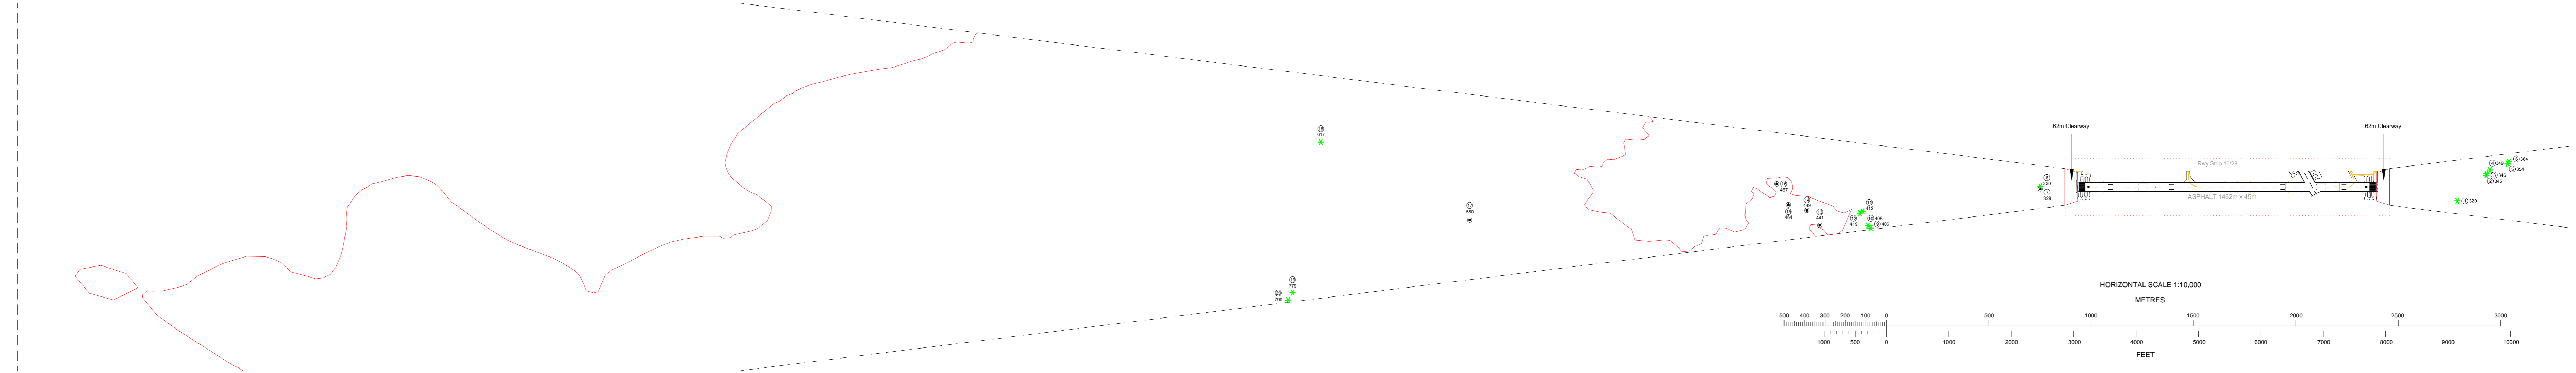

AERODROME OBSTACLE CHART - ICAO TYPE A - OPERATING LIMITATIONS

Casement Aerodrome
REPUBLIC OF IRELAND
RWY 04-22

MAGNETIC VARIATION 1.97° W (2022)

LEGEND

	PLAN	PROFILE
IDENTIFICATION NUMBER	①	①
HEIGHT AMSL	12.34	①
TREE / BUSH	★	①
TELEPOLE, AERIAL, POST, ETC	★	①
TERRAIN	①	①

RUNWAY 04-22		
DECLARED DISTANCES		
RWY 04		RWY 22
1462	TAKE-OFF RUN AVAILABLE	1462
1524	TAKE-OFF DISTANCE AVAILABLE	1524
1462	ACCELERATE-STOP DISTANCE AVAILABLE	1462
	LANDING DISTANCE AVAILABLE	1462